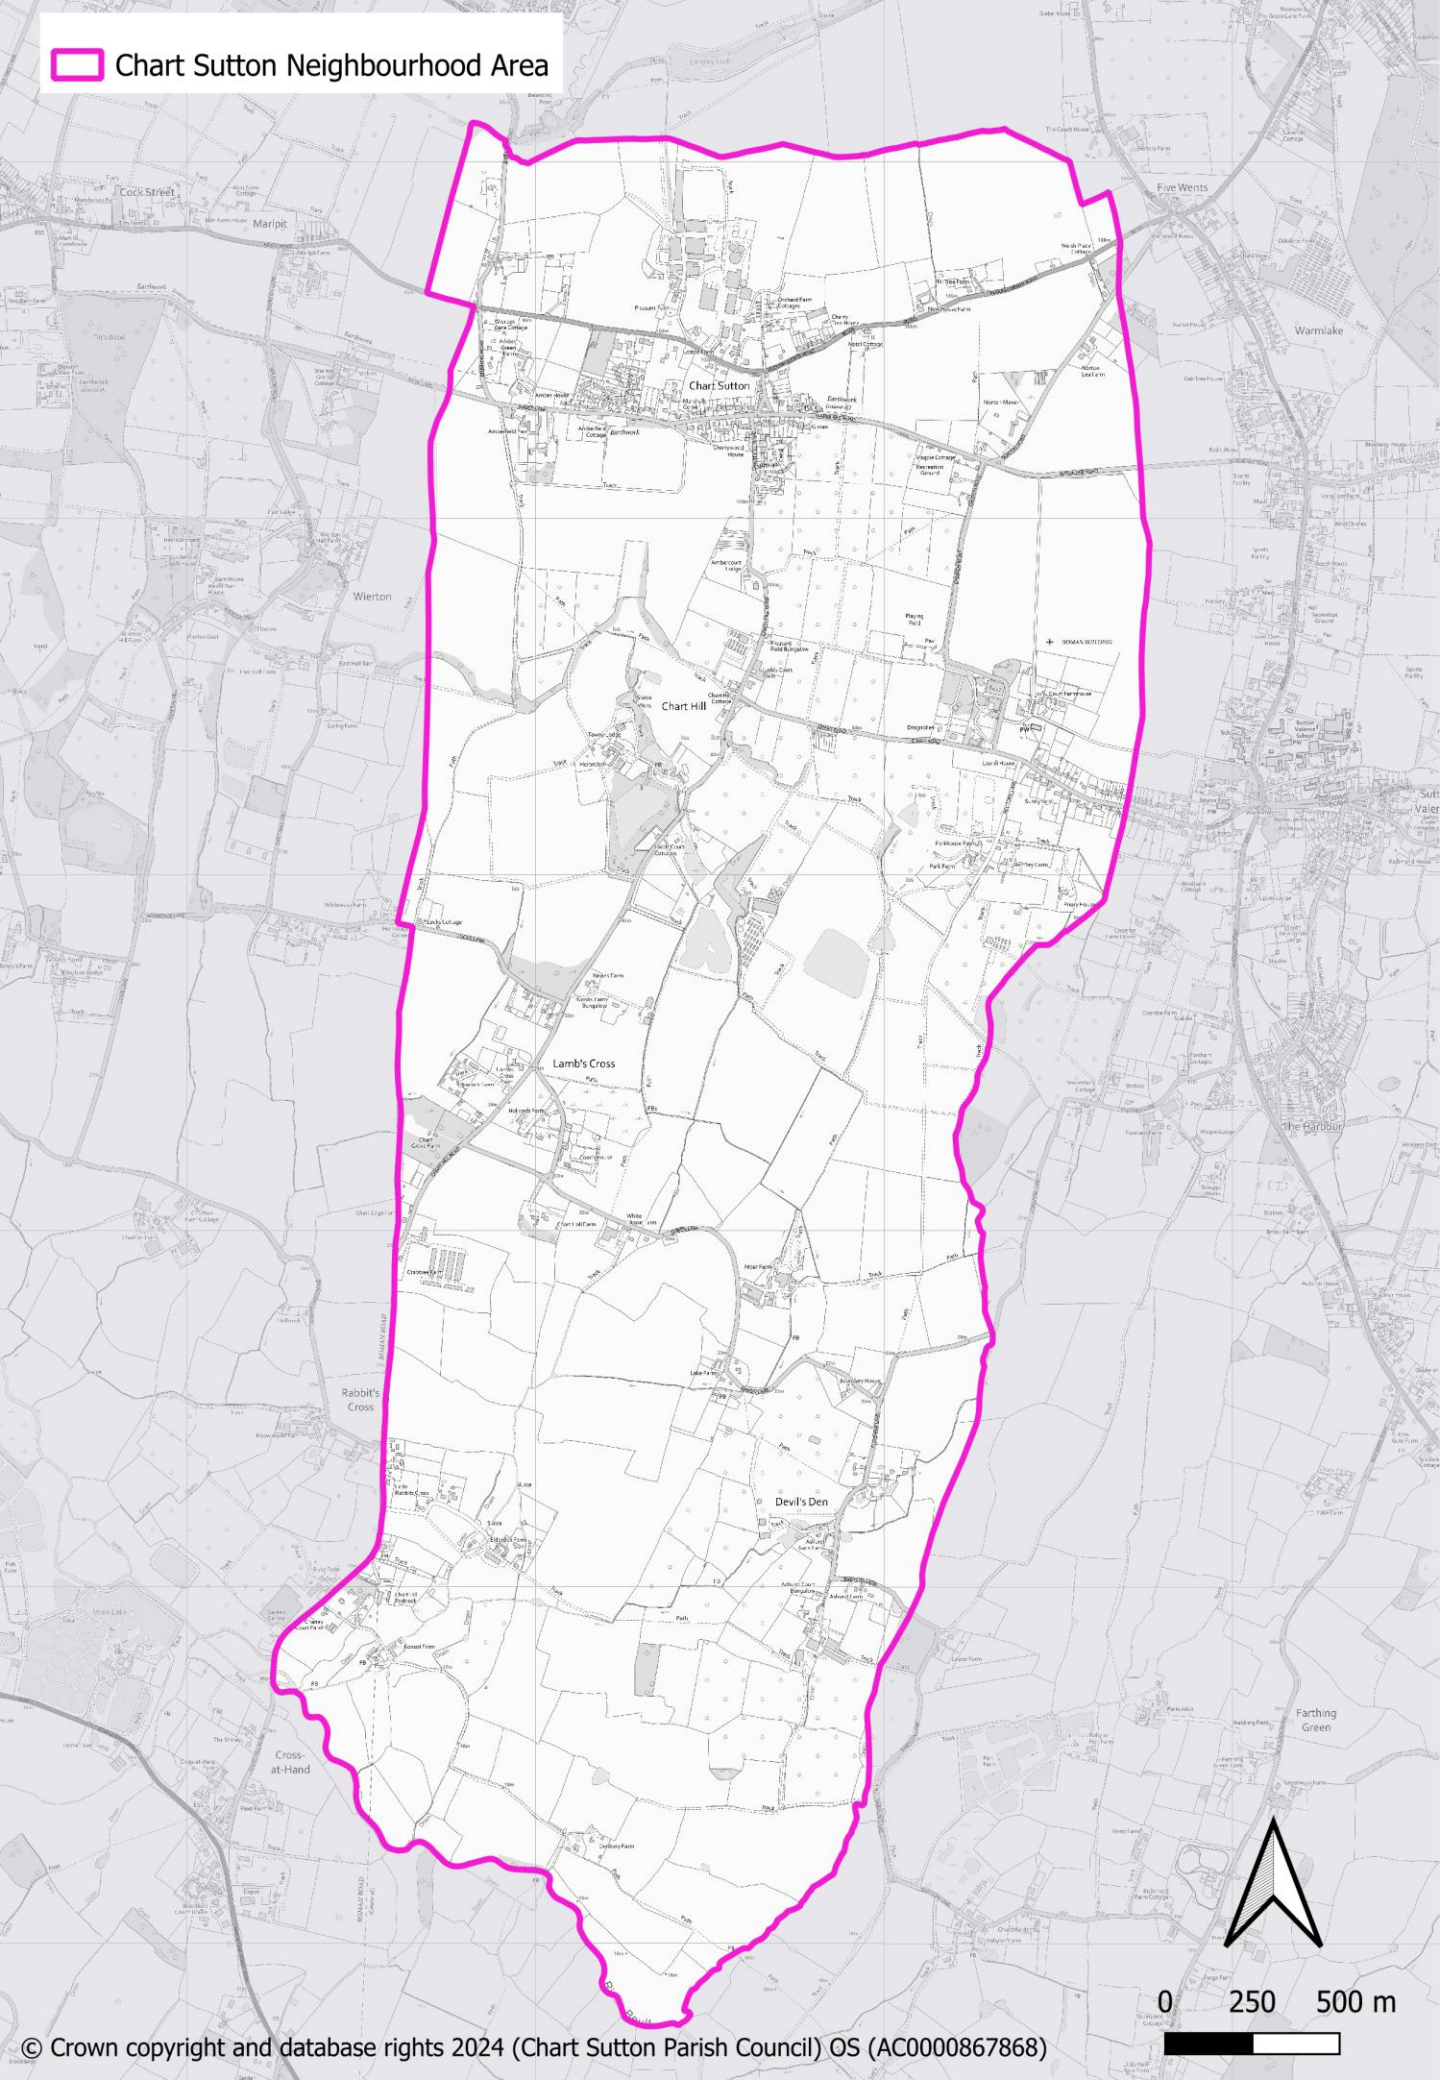

 Chart Sutton Neighbourhood Area

0 250 500 m